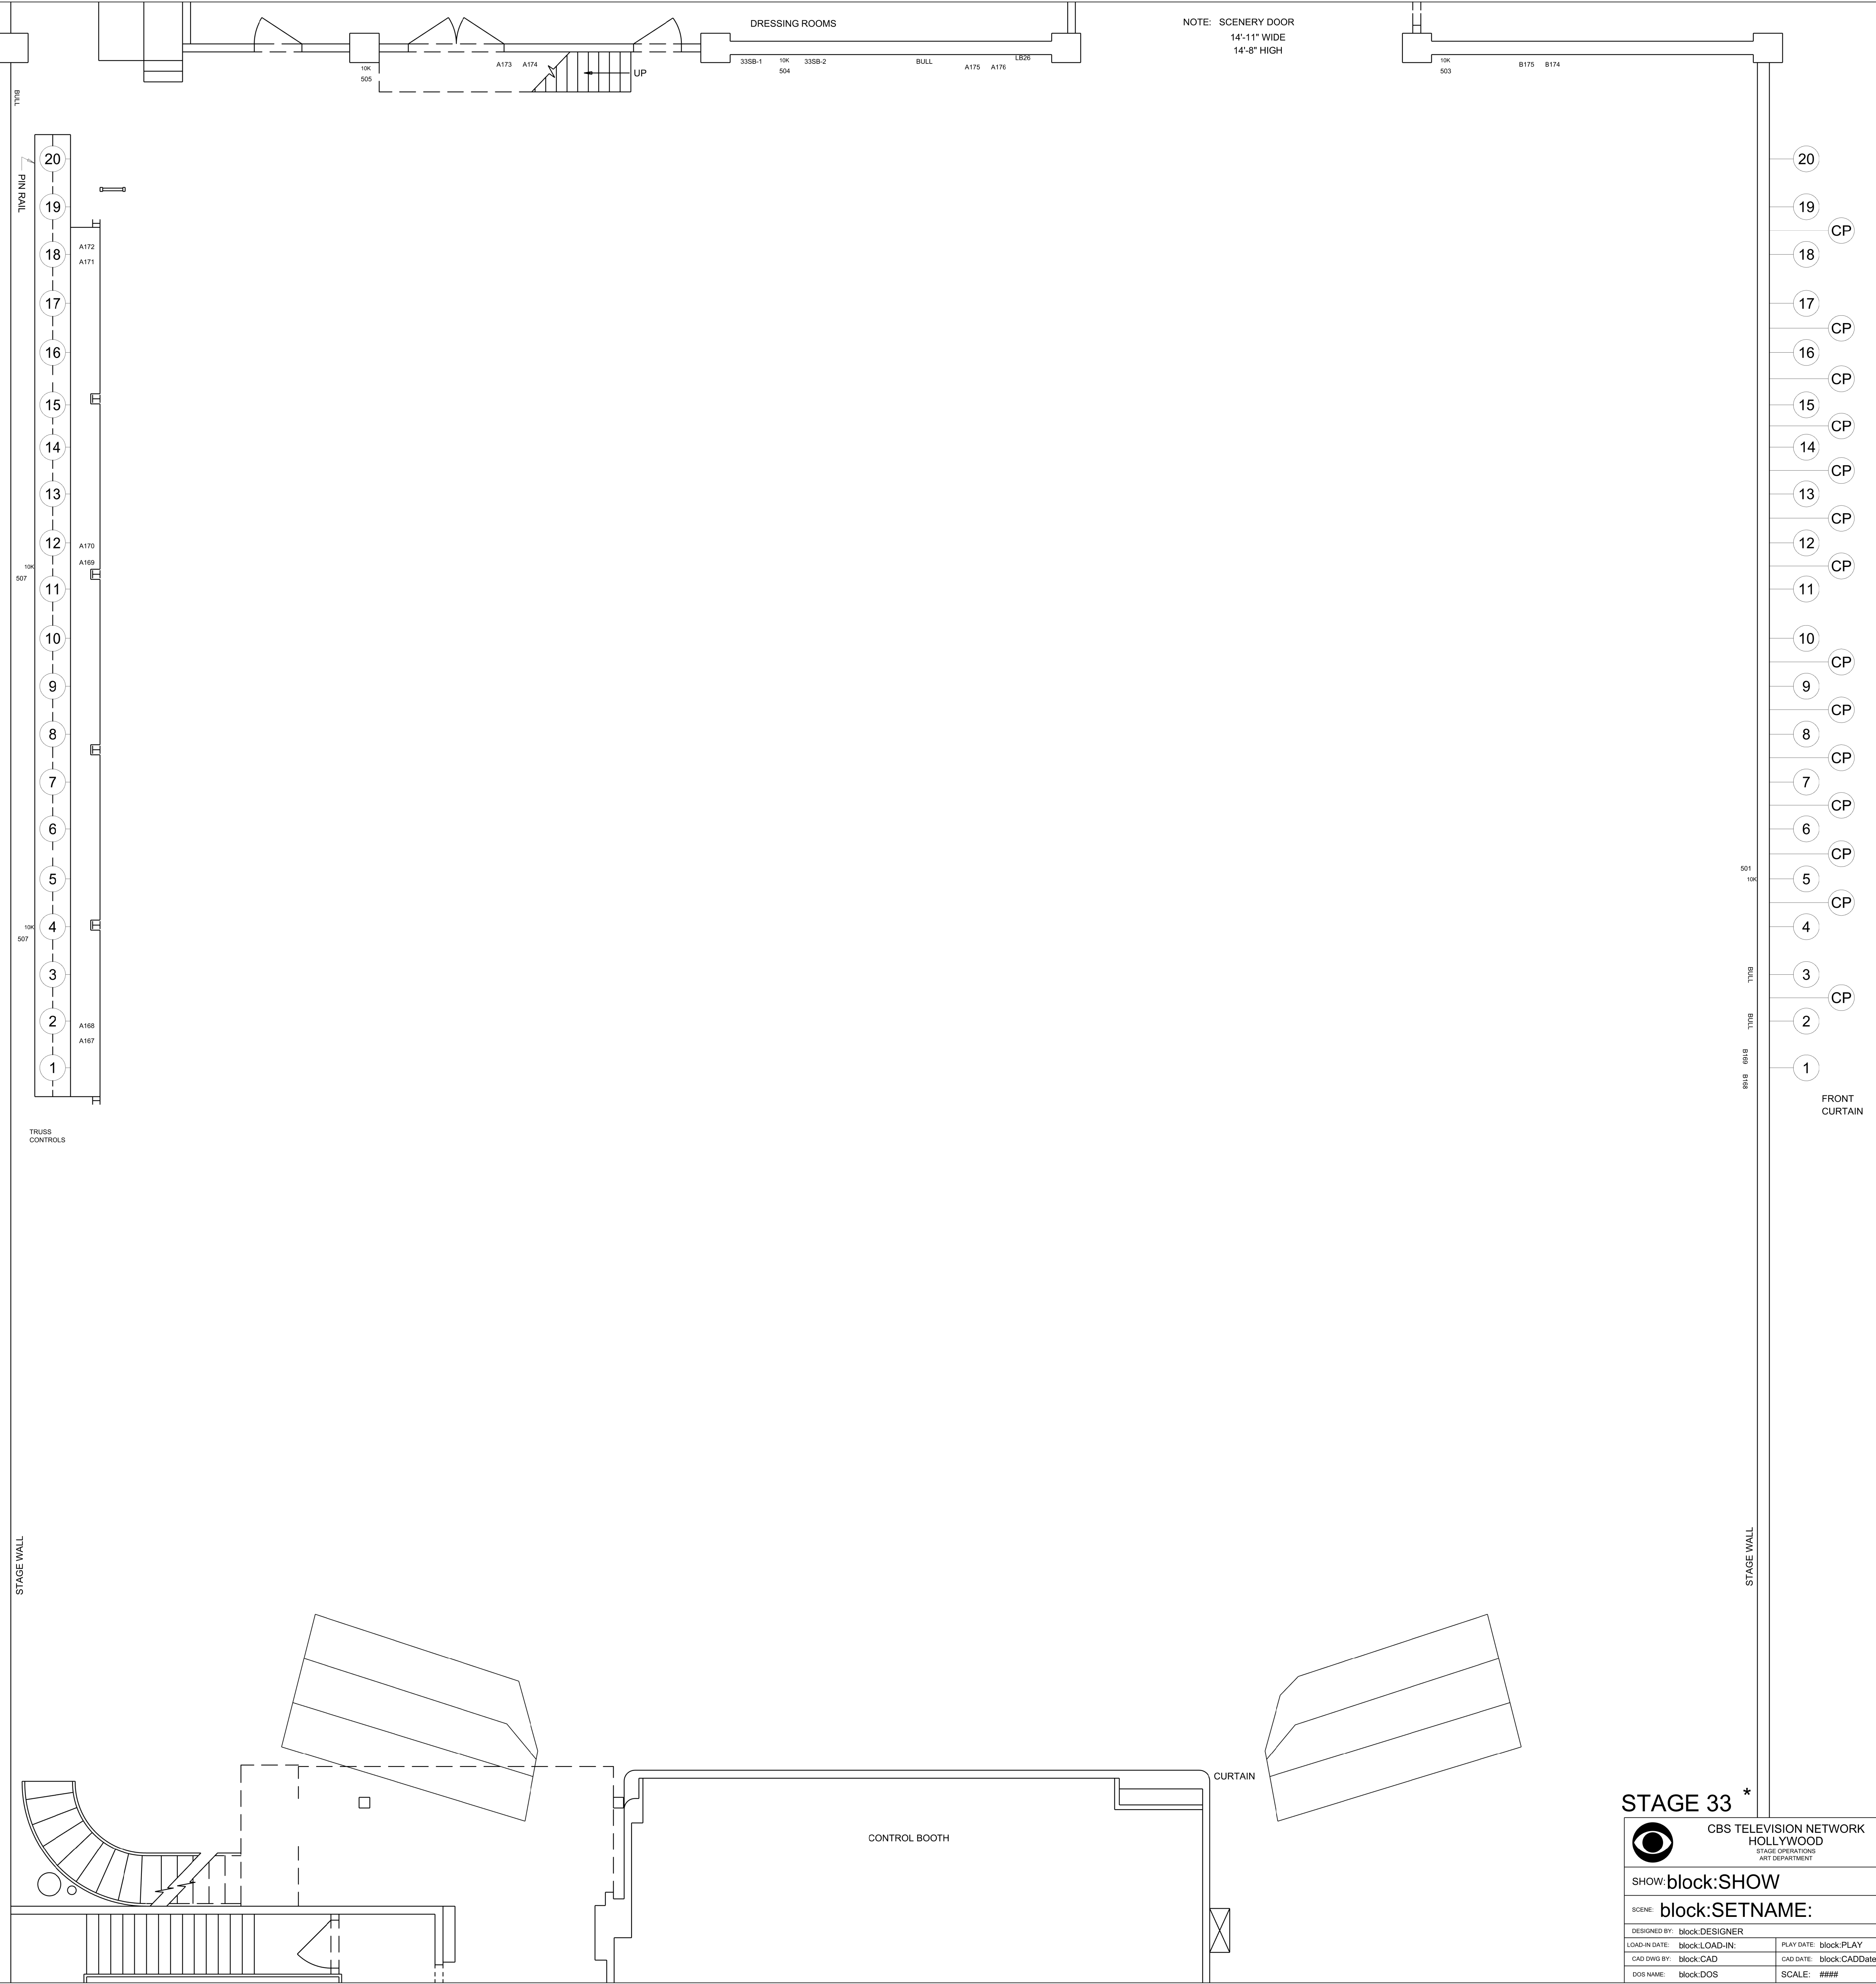

STAGE 33 *

CBS TELEVISION NETWORK
HOLLYWOOD
STAGE OPERATIONS
ART DEPARTMENT

SHOW: **block:SHOW**

SCENE: **block:SETNAME:**

DESIGNED BY: block:DESIGNER	PLAY DATE: block:PLAY
LOAD-IN DATE: block:LOAD-IN	CAD DATE: block:CADDdate
CAD DWG BY: block:CAD	DOS NAME: block:DOS
SCALE: ###	

* REVISED LAYOUT - 11/29/00

NOTE: SCENERY DOOR
14'-11" WIDE
14'-8" HIGH

STAGE 33 *

 CBS TELEVISION NETWORK HOLLYWOOD STAGE OPERATIONS ART DEPARTMENT	
SHOW: block:SHOW	
SCENE: block:SETNAME:	
DESIGNED BY: block:DESIGNER	PLAY DATE: block:PLAY
LOAD-IN DATE: block:LOAD-IN	CAD DATE: block:CADDdate
CAD DWG BY: block:CAD	SCALE: ###
DOS NAME: block:DOS	

* REVISED LAYOUT - 11/2/90