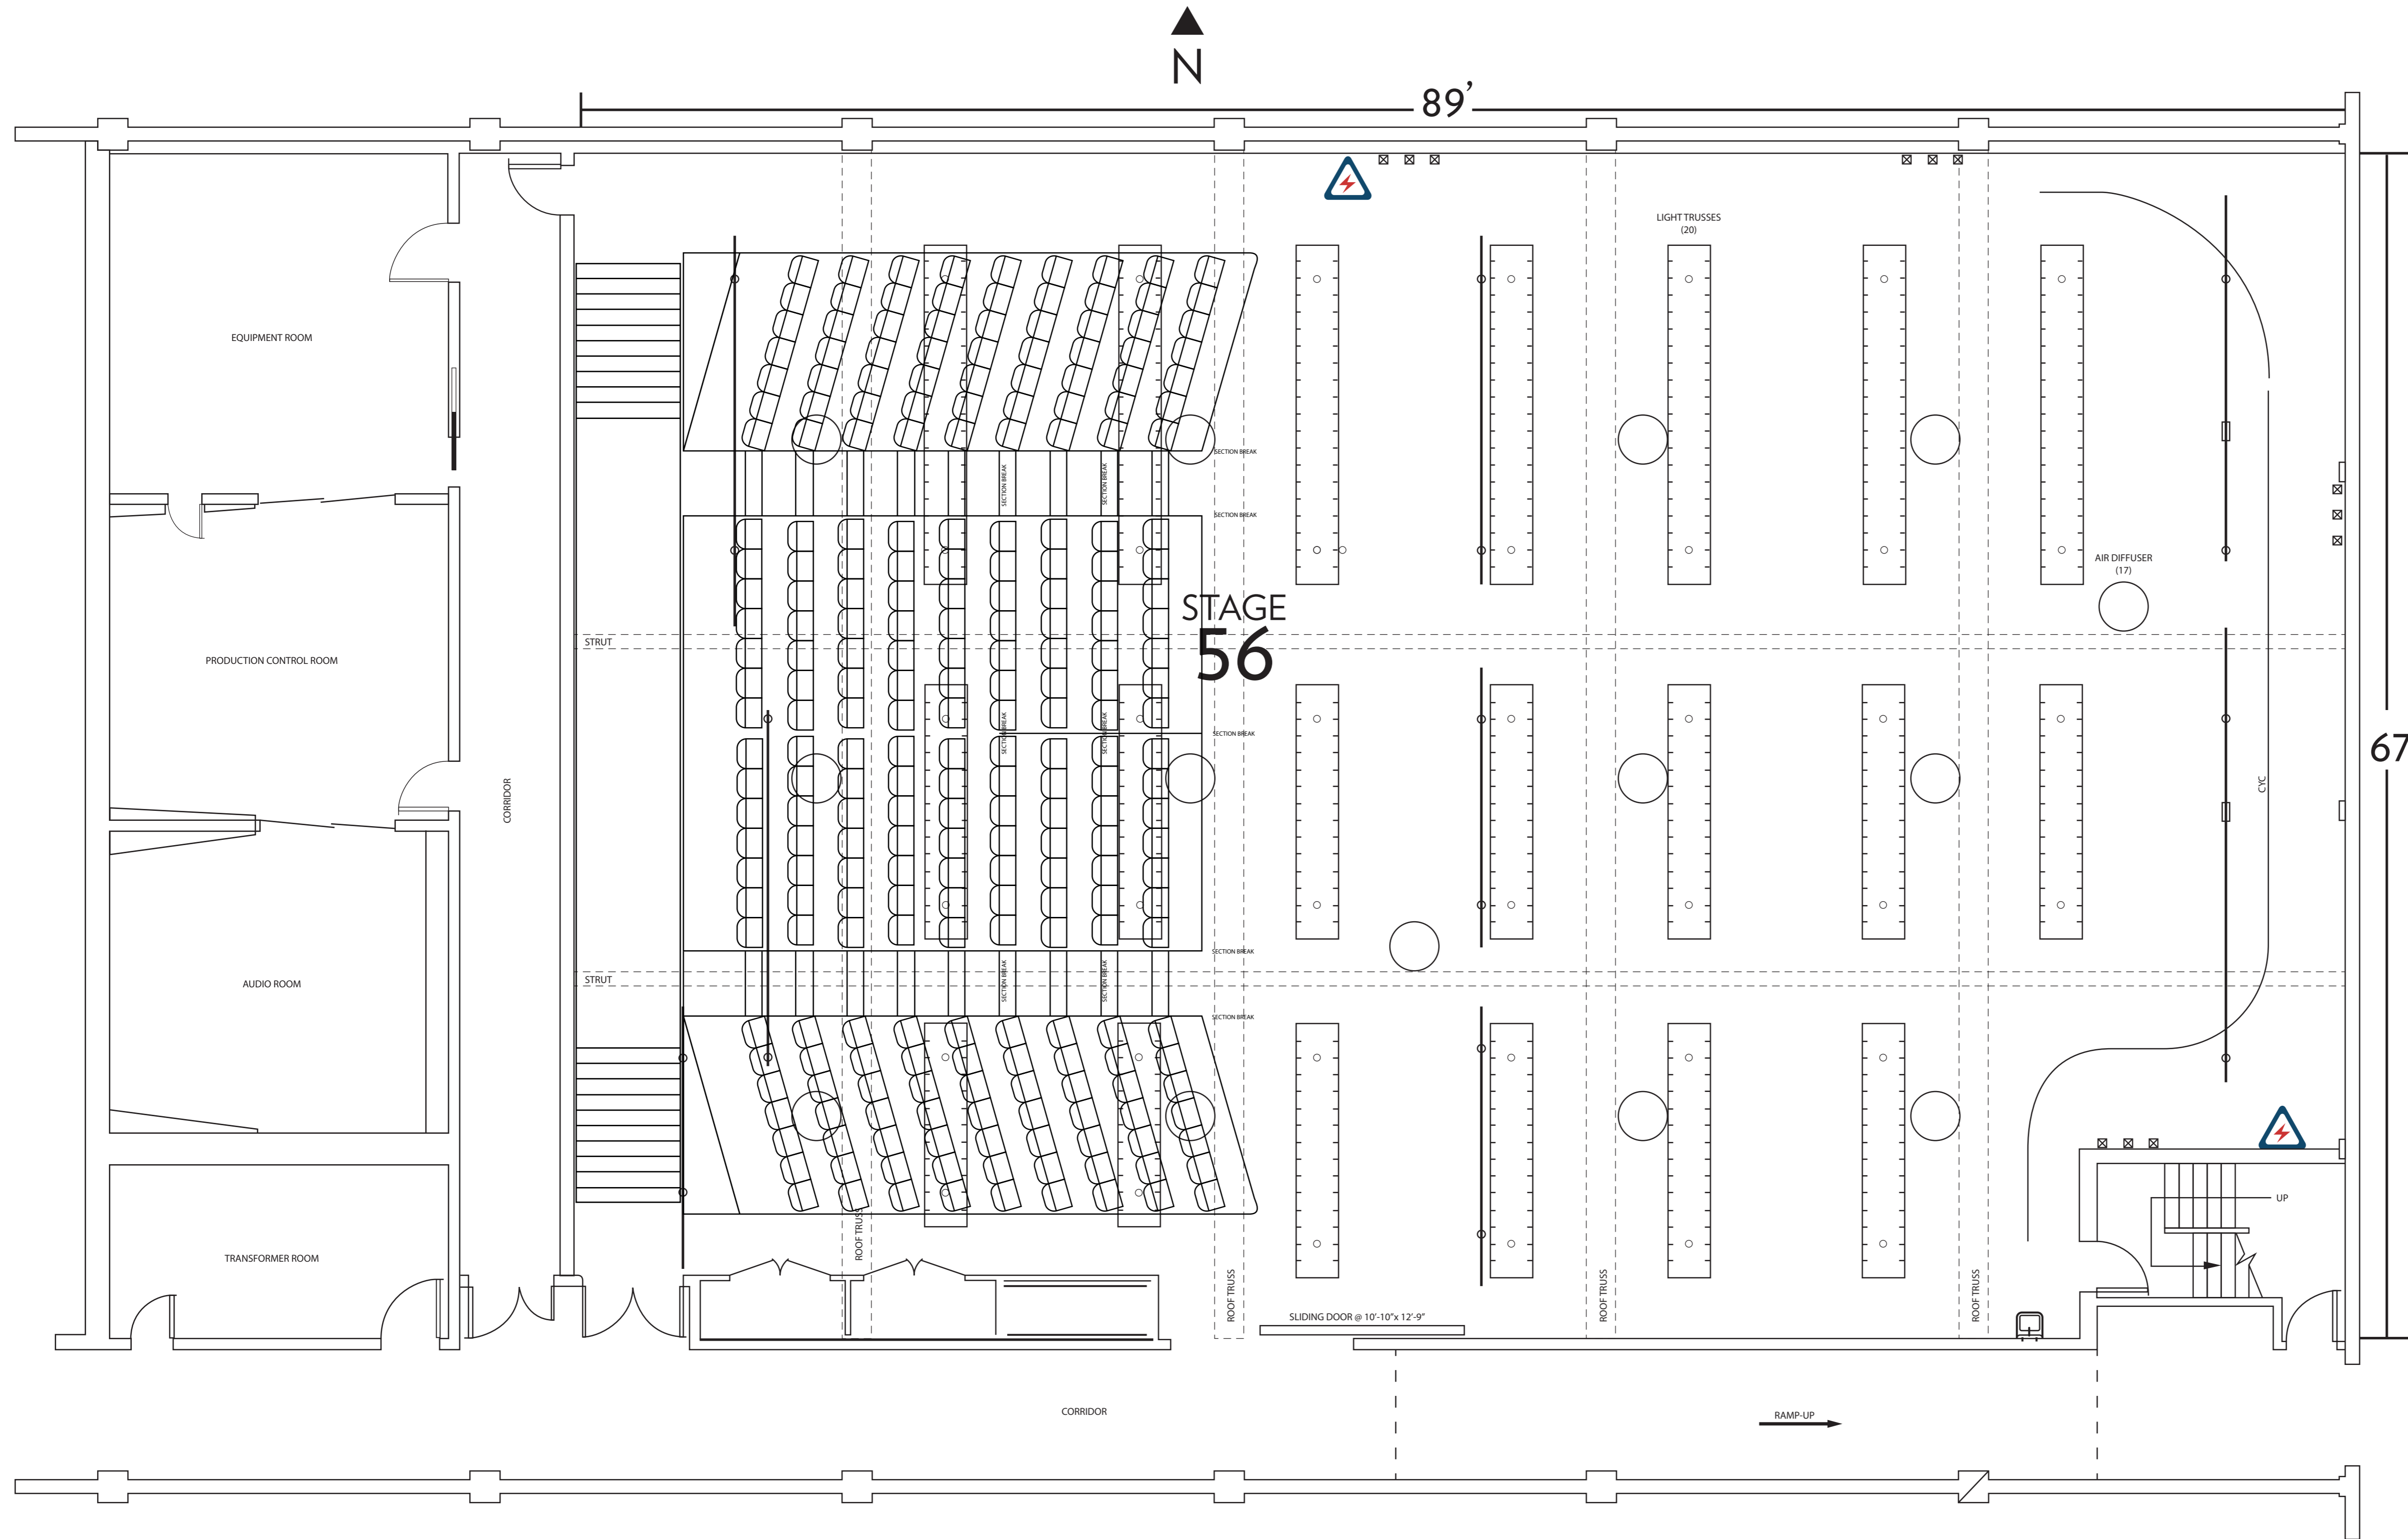

NOTE: MAXIMUM AUDIENCE SEAT CAPACITY = 269

Features

- Overall Square Feet: 5,963 SF
- Dimensions: 89' x 67'
- Height to Grid: Clear Height 15'
- Power Distribution: 2 400-AMP 3-Phase Boxes

<p>STAGE 56 <i>No Steel Deck</i></p>	<p>TELE VISION CITY</p>
---	---------------------------------

NOTE: MAXIMUM AUDIENCE SEAT CAPACITY = 269

Features

- Overall Square Feet: 5,963 SF
- Dimensions: 89' x 67'
- Height to Grid: Clear Height 15'
- Power Distribution: 2 400-AMP 3-Phase Boxes

STAGE
56
Steel Deck