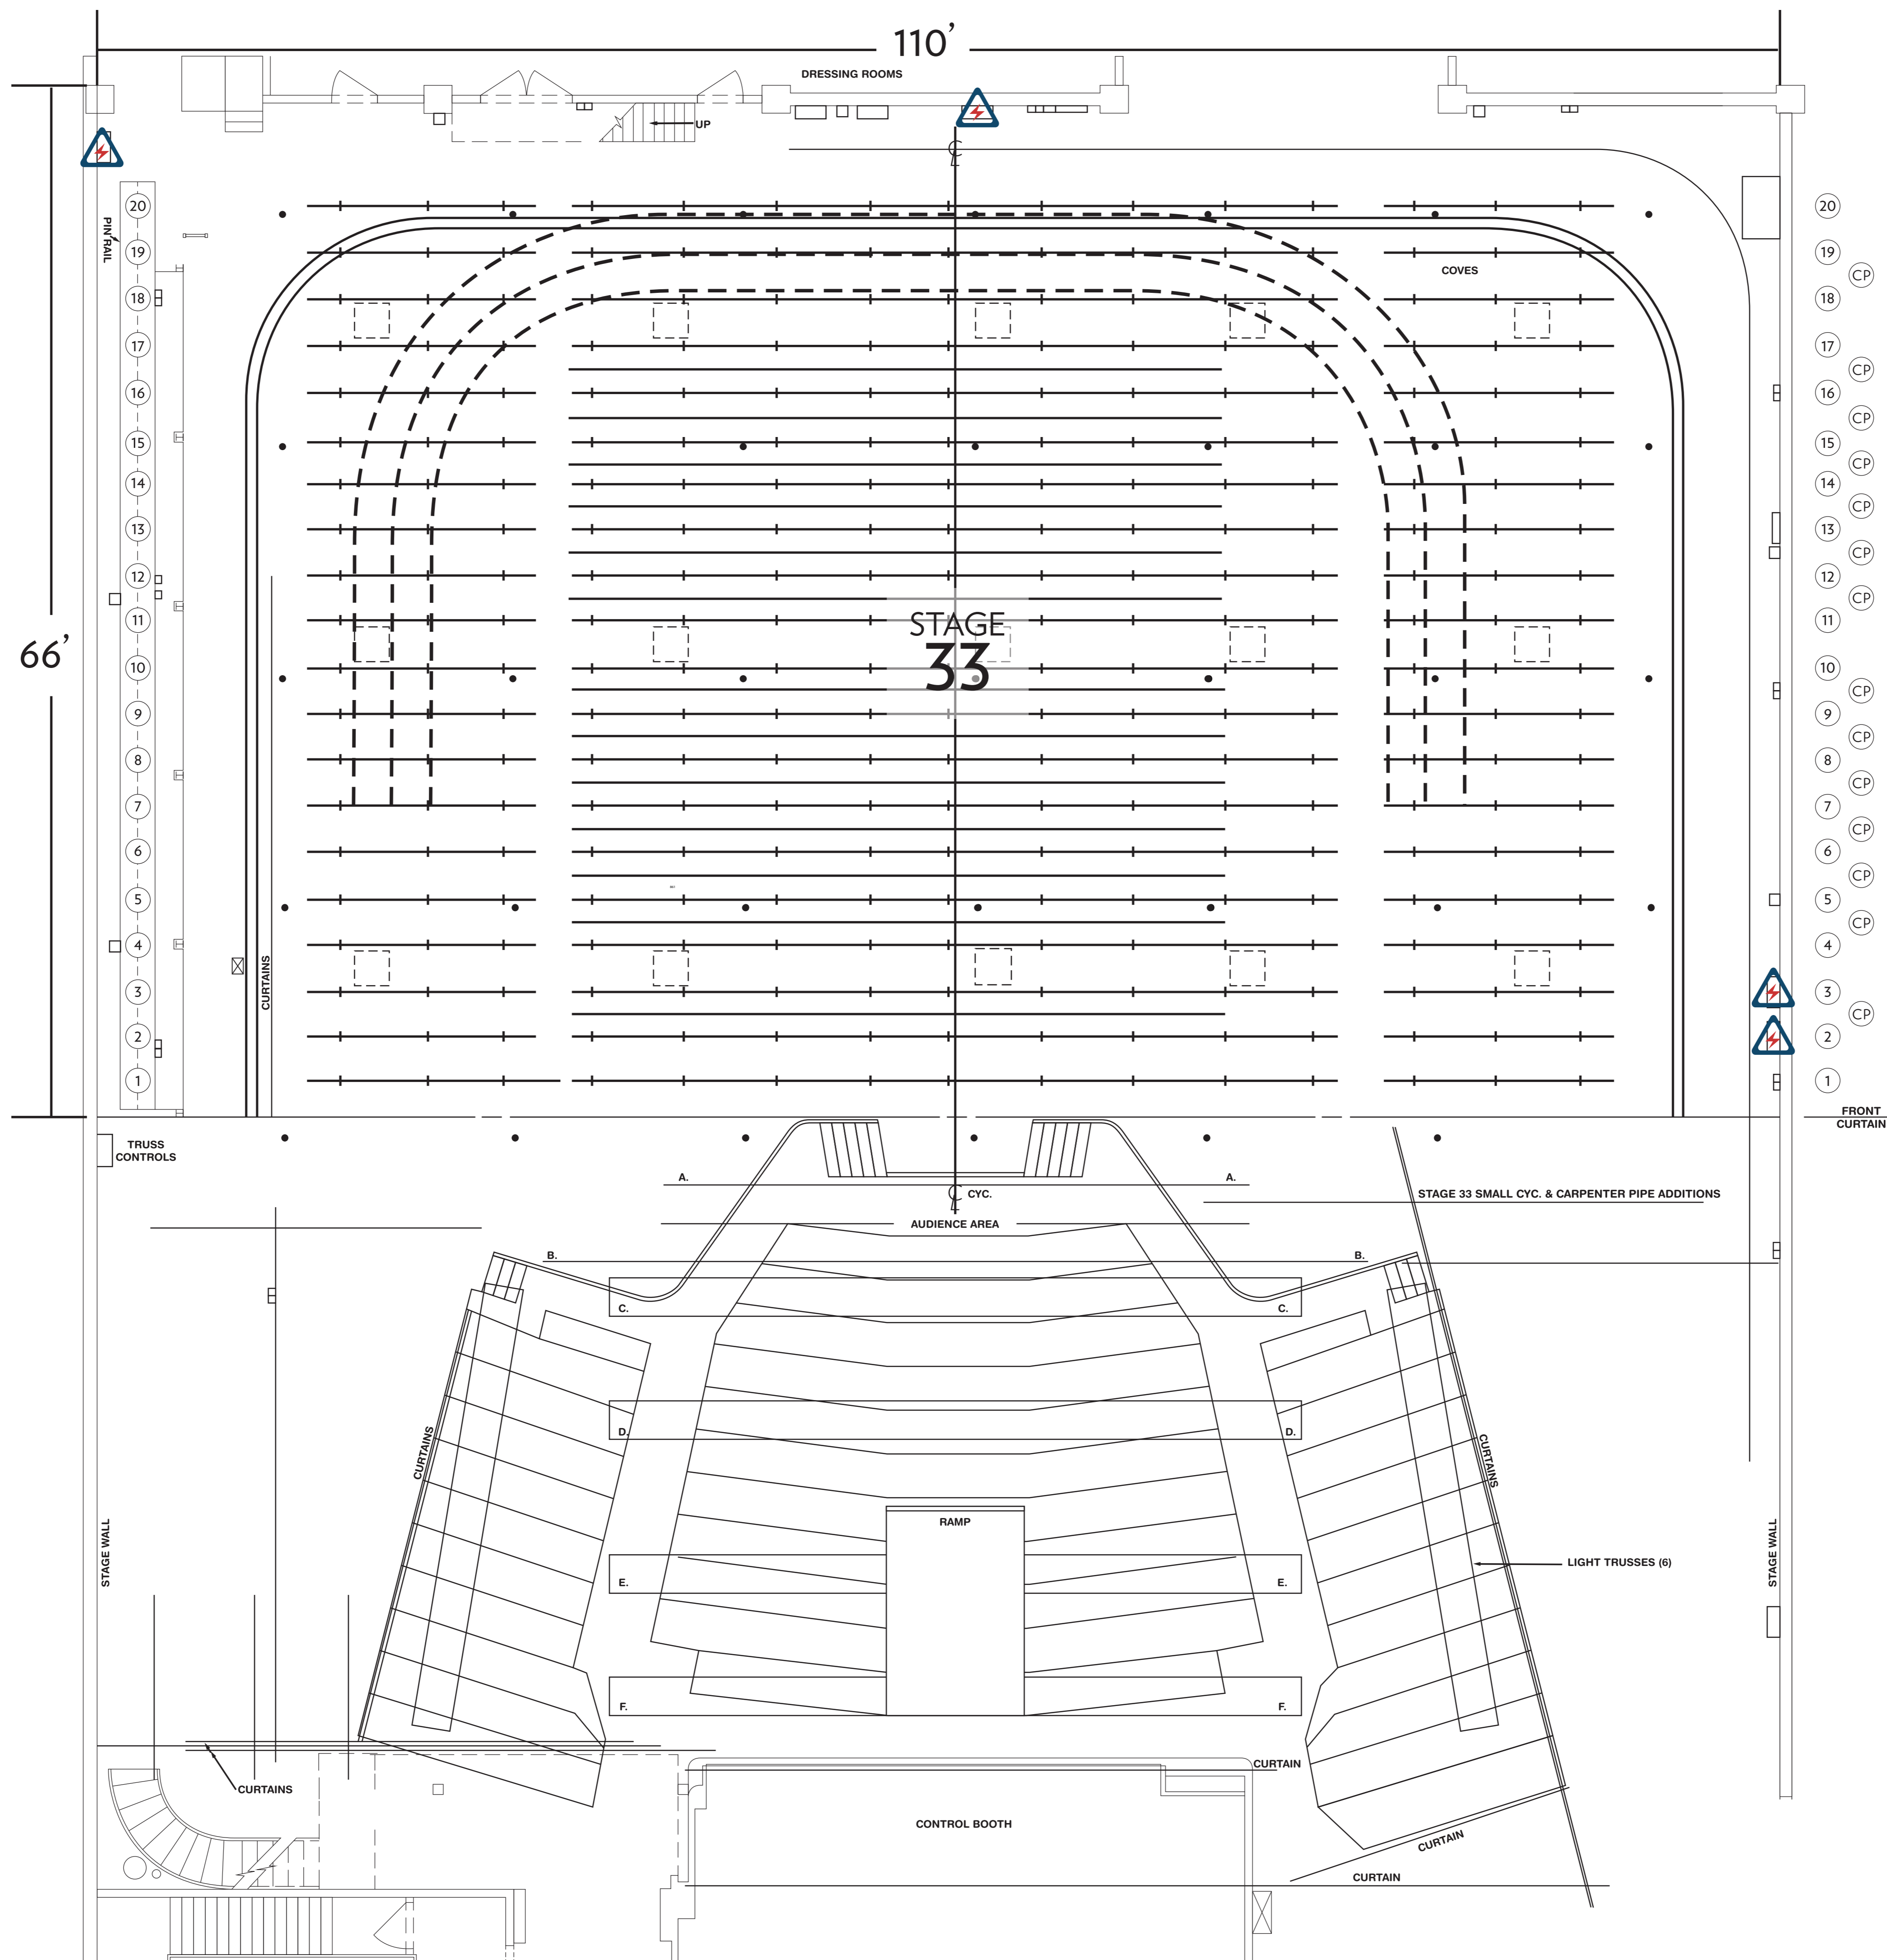

## Features

- Overall Square Feet: 7,260 SF
- Dimensions: 110' x 66'
- Height to Grid: Clear Height 24'
- Power Distribution: 3 200-AMP Single-Phase Box, 1 400-AMP 3-Phase

STAGE  
**33**  
 Audience Seating

TELEVISION CITY

## Features

- Overall Square Feet:  
7,260 SF
- Dimensions:  
110' x 66'
- Height to Grid:  
Clear Height 24'
- Power Distribution:  
3 200-AMP Single-Phase Box,  
1 400-AMP 3-Phase

STAGE  
33

TELE  
VISION  
CITY